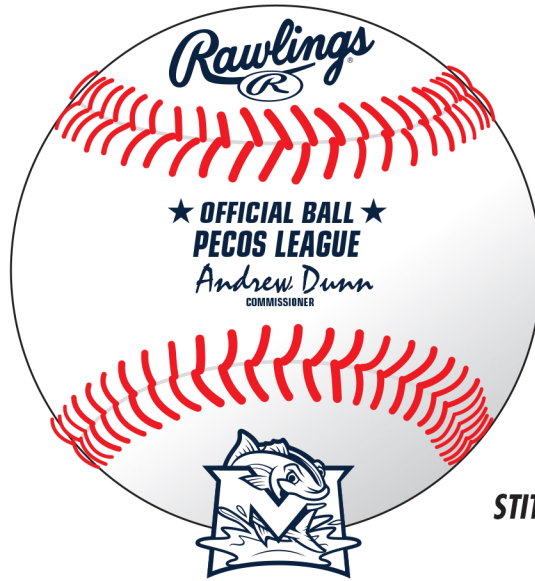

BASEBALL

Baseball Stamping Specification
Product Code: *FSRPECOS-SO*

STITCH COLOR
Red

ACTUAL SIZE (POSITIVE FILM)

TOP PANEL
(actual size)

Color(s)/PMS#

PMS 289 NAVY

CENTER PANEL
(actual size)

PMS 289 NAVY

BOTTOM PANEL
(actual size)

PMS 289 NAVY